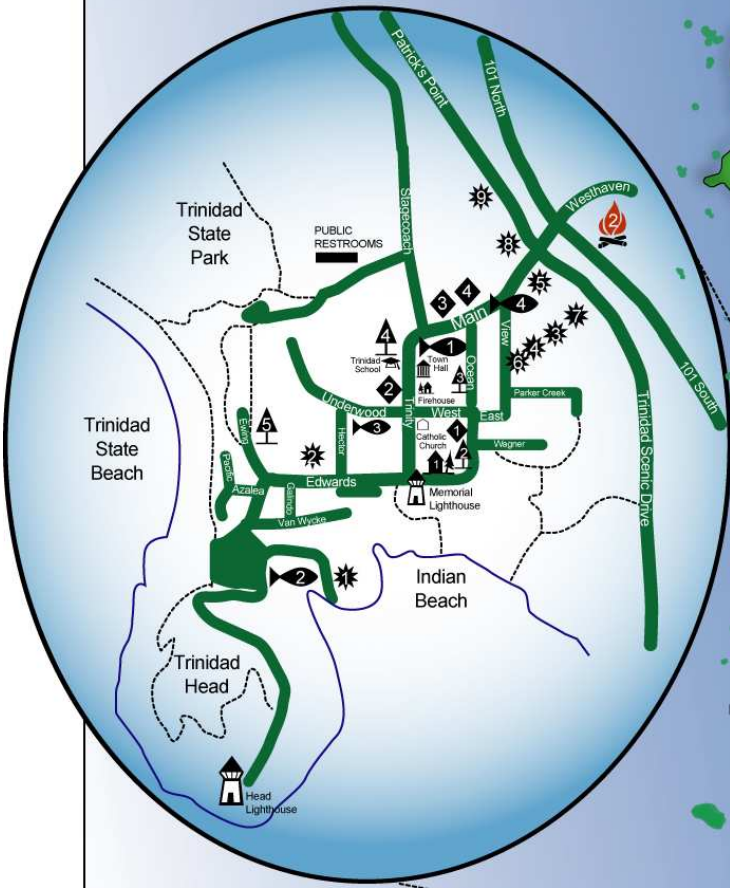

Trinidad

PACIFIC OCEAN

- LODGING**
1. Trinidad Bay Bed and Breakfast 677-0840
 2. Ocean Grove Lodge 677-3543
 3. Emerald Forest 677-3554
 4. Sylvan Harbor Cabins 677-9988
 5. Trinidad Inn 677-3349
 6. Bishop Pine Lodge 677-3314
 7. Lighthouse Motel 677-3121
 8. Viewcrest Lodge 677-3393
 9. Turtle Rocks Ocean Front Inn 677-3707
 10. Lost Whale Bed and Breakfast Inn 677-3425
 11. Patrick's Point Inn 677-3483

- RESTAURANTS**
1. Shorelines Coffee Shop 677-3094
 2. Seascape 677-3782
 3. The Eatery 677-3777
 4. The Blue Heron 677-0390
 5. Ocean Grove 677-0394
 6. Larrupin' Cafe 677-0230

- RV PARKS / CAMPGROUNDS**
1. Trinidad Bay Trailer Courts 677-3647
 2. Hidden Creek RV Park 677-3775
 3. Midway RV Park 677-3934
 4. Azalea Glen 677-3068
 5. Sylvan Harbor RV Park 677-9988
 6. Viewcrest RV Park and Campground 677-3647
 7. Sounds of the Sea RV Park 677-3068
 8. Patrick's Point State Park & Surneg Village 677-3570

- REGIONAL ACTIVITIES**
1. Cher-ae Heights Bingo and Casino
 2. Trinidad Museum
 3. Tennis Court
 4. Trinidad Library
 5. Fred Telonicher Marine Lab and Aquarium
 6. Demonstration Forest
 7. Patrick's Point State Park

Lighthouses
 Highway
 Roads
 Trails
 Scale in Miles

map by Bruce Tiffie